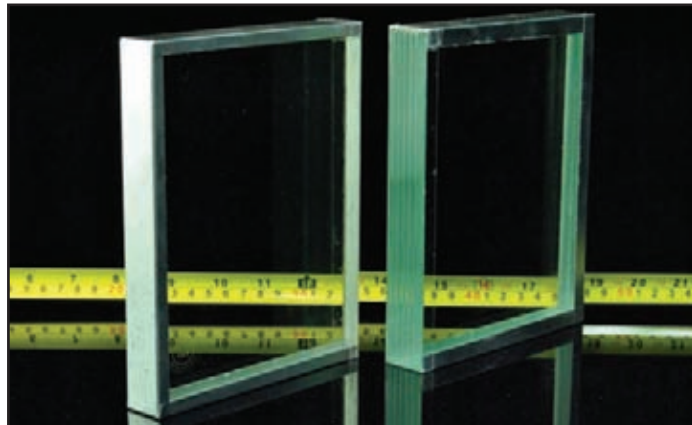

Glassopolis Heat Barrier Glass

This multi-laminate fire-rated glass is a barrier to heat as well as smoke and flame.

- UL labeled up to 2 hours with required hose stream test
- Impact-safety rated to ANSI Z97.1 and CPSC 16CFR1201 (Cat. I and II)
- Passes ASTM E119 and UL 263
- Top quality intumescent glass laminate
- Available with inexpensive framing options