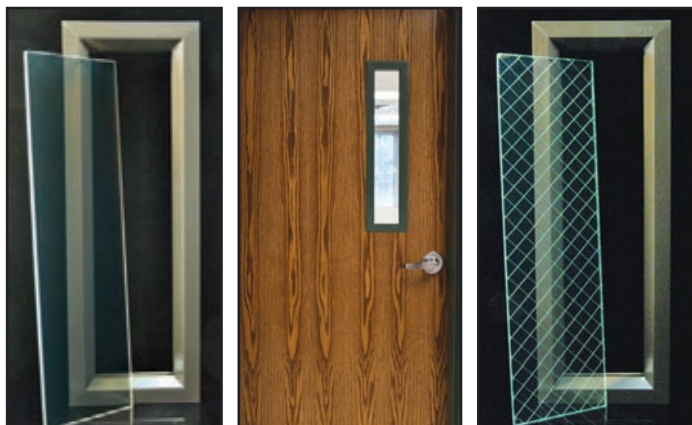

Vision Lite Kits

Standard fire-rated metal vision lite frames for doors available in a variety of sizes and finishes complete with fire-rated glass of your choice and budget. Delivered fast and ready to install.

- Lites are UL labeled up to 90 minutes with required hose stream test
- Impact-safety rated to ANSI Z97.1 and CPSC 16CFR1201 (Cat. I and II)